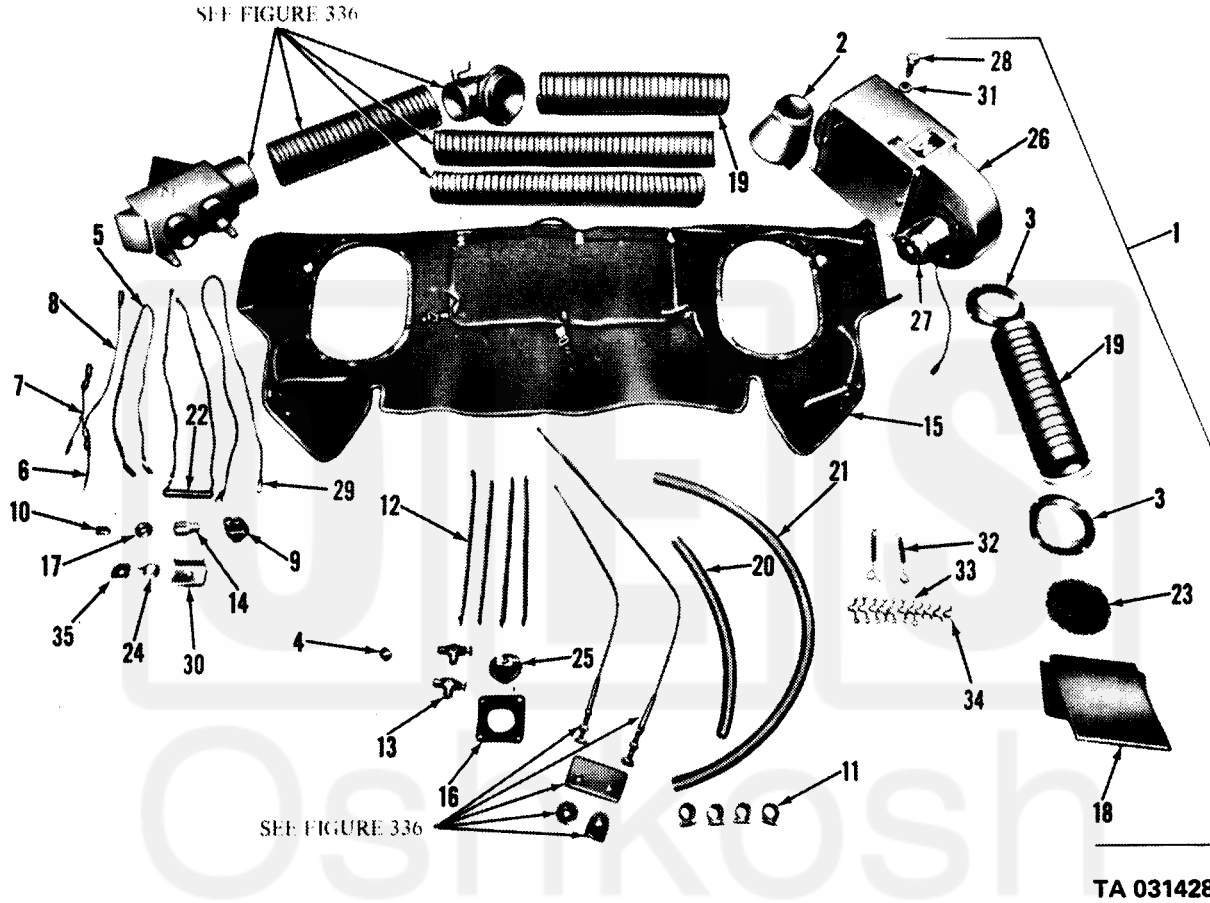

Current part is item (19) on diagram. Available at www.oshkoshequipment.com

Figure 332. Cab hot water personnel heater kit.